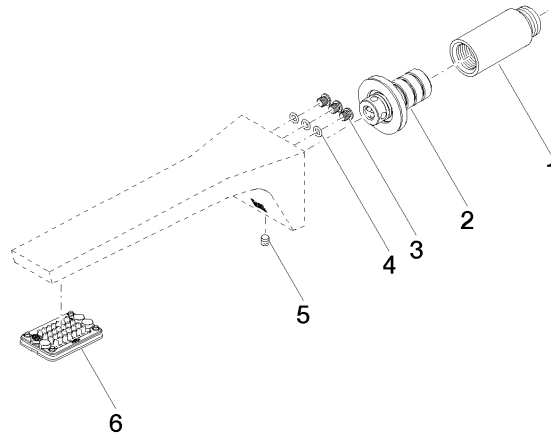

mm [inches]

Flow rate chart

Certificates

IAPMO_N-4976. IAPMO_8834 (1). IAPMO_6397.

13 800 705

Parts for other finishes can be found here: [Chrome](#)

Spare parts list

No.	Item Number	Name	Quantity used	Delivery time
1	09 24 03 081 10 90	extension	1	2
2	90 24 03 108 01 90	nipple set	1	2
3	09 30 30 113 20 90	screw	3	2
4	09 14 10 001 90	seal	3	2
5	90 31 11 004 00 90	pin	1	2
6	90 11 02 297 00 90	aerator	1	2