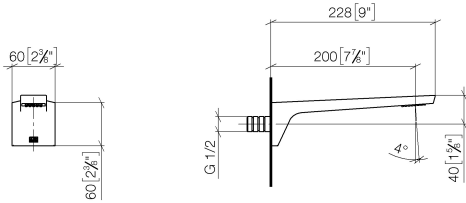

CL.1 Wall-mounted basin spout without pop-up waste - Champagne (22kt Gold)

CL.1

13 800 705

- 200mm projection
- fixed spout
- rectangular spray pattern with 40 individual jets
- hole diameter 37 mm
- lead-free
- 1/2" connection
- plug-link mounting
- max. flow 4.5 l/min
- This product can help a building meet the requirements of Green Building Rating Systems, e.g. LEED®, BREEAM®, DGNB

mm [inches]

Flow rate chart

Certificates

IAPMO_N-4976. IAPMO_8834 (1). IAPMO_6397.

13 800 705

Parts for other finishes can be found here: [Chrome](#)

Spare parts list

No.	Item Number	Name	Quantity used	Delivery time
1	09 24 03 081 10 90	extension	1	2
2	90 24 03 108 01 90	nipple set	1	2
3	09 30 30 113 20 90	screw	3	2
4	09 14 10 001 90	seal	3	2
5	90 31 11 004 00 90	pin	1	2
6	90 11 02 297 00 90	aerator	1	2